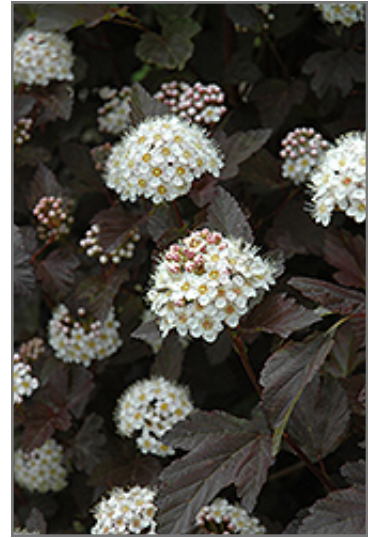

Plant Finder

Diablo® Ninebark *Physocarpus opulifolius 'Monlo'*

Height: 8 feet

Spread: 8 feet

Sunlight: ☐ ☒

Hardiness Zone: 2b

Other Names: Eastern Ninebark

Description:

A large spreading shrub with intensely purple leaves all season long, small white flowers followed by pretty reddish fruit which show well against the foliage, and interesting peeling papery bark; extremely tough and durable, makes a superb color accent

Ornamental Features

Diablo Ninebark features showy clusters of white flowers at the ends of the branches from late spring to early summer, which emerge from distinctive pink flower buds. It has attractive deep purple deciduous foliage which emerges burgundy in spring. The serrated lobed leaves are highly ornamental and turn an outstanding red in the fall. It features abundant showy red capsules from early to mid fall. The peeling tan bark adds an interesting dimension to the landscape.

Landscape Attributes

Diablo Ninebark is a multi-stemmed deciduous shrub with an upright spreading habit of growth. Its relatively coarse texture can be used to stand it apart from other landscape plants with finer foliage.

This shrub will require occasional maintenance and upkeep, and can be pruned at anytime. It has no significant negative characteristics.

Diablo Ninebark flowers
Photo courtesy of NetPS Plant Finder