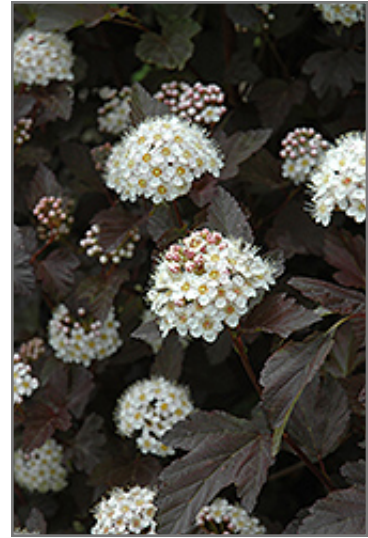

Plant Finder

Diablo® Ninebark

Physocarpus opulifolius 'Monlo'

Height: 8 feet

Spread: 8 feet

Sunlight: ☐ ☒

Hardiness Zone: 2b

Other Names: Eastern Ninebark

Description:

A large spreading shrub with intensely purple leaves all season long, small white flowers followed by pretty reddish fruit which show well against the foliage, and interesting peeling papery bark; extremely tough and durable, makes a superb color accent

Ornamental Features

Diablo Ninebark features showy clusters of white flowers at the ends of the branches from late spring to early summer, which emerge from distinctive pink flower buds. It has attractive deep purple deciduous foliage which emerges burgundy in spring. The serrated lobed leaves are highly ornamental and turn an outstanding red in the fall. It features abundant showy red capsules from early to mid fall. The peeling tan bark adds an interesting dimension to the landscape.

Landscape Attributes

Diablo Ninebark is a multi-stemmed deciduous shrub with an upright spreading habit of growth. Its relatively coarse texture can be used to stand it apart from other landscape plants with finer foliage.

This shrub will require occasional maintenance and upkeep, and can be pruned at anytime. It has no significant negative characteristics.

Diablo Ninebark flowers
Photo courtesy of NetPS Plant Finder