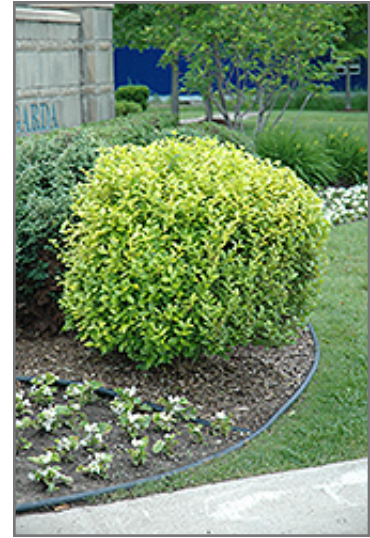

A common pruned hedge and garden shrub, takes pruning exceptionally well; colorful yellow foliage all season long, an excellent color accent plant; easy to grow, handles pollution well but needs full sun for best color

Ornamental Features

Golden Privet has attractive gold foliage throughout the season. The glossy pointy leaves are highly ornamental but do not develop any appreciable fall color. It has panicles of lightly-scented white flowers hanging below the branches from late spring to early summer. The fruit is not ornamentally significant.

Landscape Attributes

Golden Privet is a dense multi-stemmed deciduous shrub with an upright spreading habit of growth. Its relatively fine texture sets it apart from other landscape plants with less refined foliage.

- Hedges/Screening
- General Garden Use

Golden Privet
Photo courtesy of NetPS Plant Finder

Golden Privet foliage
Photo courtesy of NetPS Plant Finder

Plant Finder

Planting & Growing

Golden Privet will grow to be about 12 feet tall at maturity, with a spread of 8 feet. It tends to be a little leggy, with a typical clearance of 2 feet from the ground, and is suitable for planting under power lines. It grows at a fast rate, and under ideal conditions can be expected to live for approximately 30 years.