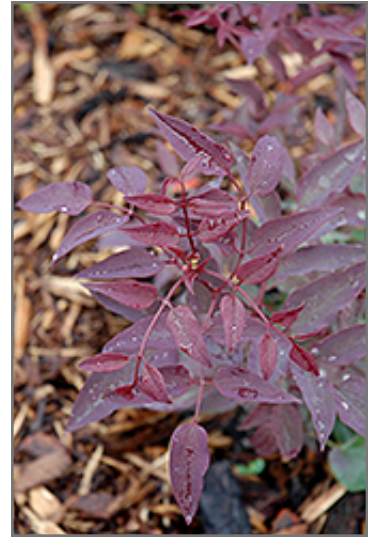

Plant Finder

Serious Black™ Ground Clematis *Clematis recta 'Lime Close'*

Height: 3 feet

Spread: 3 feet

Sunlight: ☉ ●

Hardiness Zone: 2b

Other Names: Lime Close Ground Clematis

Description:

This variety forms a dense mound of very deep purple new foliage that matures to olive-green in the heat of summer as showy white star-shaped flowers appear atop the foliage

Ornamental Features

Serious Black Ground Clematis features airy panicles of lightly-scented white star-shaped flowers at the ends of the stems from late spring to mid summer. Its attractive compound leaves emerge deep purple in spring, turning olive green in color throughout the season. The fruit is not ornamentally significant.

Landscape Attributes

Serious Black Ground Clematis is a dense herbaceous perennial with a mounded form. Its relatively fine texture sets it apart from other garden plants with less refined foliage.

This plant will require occasional maintenance and upkeep, and should be cut back in late fall in preparation for winter. It is a good choice for attracting hummingbirds to your yard. Gardeners should be aware of the following characteristic(s) that may warrant special consideration;

- Spreading

Serious Black Ground Clematis is recommended for the following landscape applications;

Serious Black Ground Clematis foliage

Photo courtesy of NetPS Plant Finder

Serious Black Ground Clematis

Photo courtesy of NetPS Plant Finder